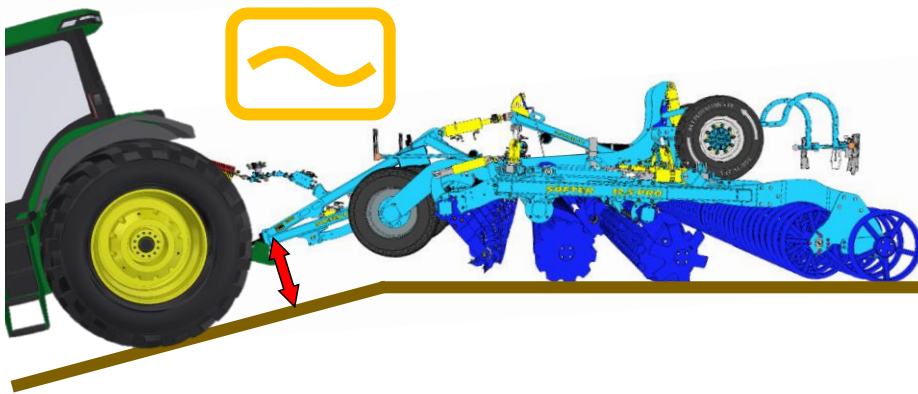

# SF1250 | 1050PRO

1

h [cm / in ]	
0	60 / 24
2	58 / 23
4	55 / 22
6	53 / 21
8	50 / 20
14	TRANSPORT

2

3

 20 s

MAX 180-70

Machine folding procedure – transport position