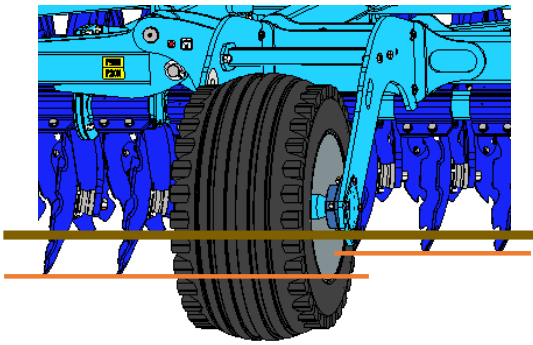

# SF1250 | 1050PRO

1

h [cm / in ]	
0	60 / 24
2	58 / 23
4	55 / 22
6	53 / 21
8	50 / 20
14	TRANSPORT

2

3

 20 s

MAX 180-70

Machine folding procedure – transport position