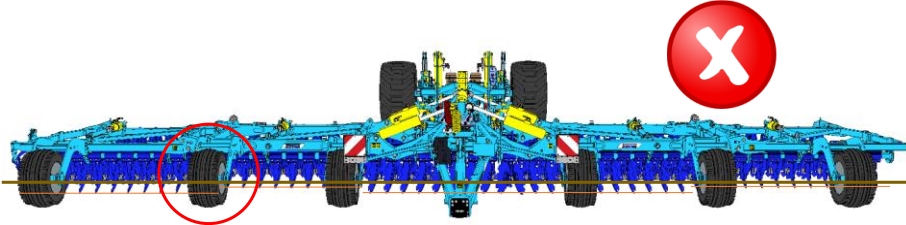

# SF1250 | 1050PRO

1

h [cm / in ]	
0	60 / 24
2	58 / 23
4	55 / 22
6	53 / 21
8	50 / 20
14	TRANSPORT

2

3

 20 s

MAX 180-70

Machine folding procedure – transport position