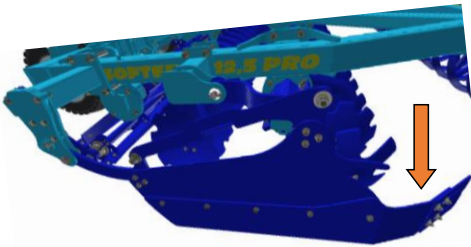

# SF1250 | 1050PRO

1

h [cm / in ]	
0	60 / 24
2	58 / 23
4	55 / 22
6	53 / 21
8	50 / 20
14	TRANSPORT

2

3

 20 s

MAX 180-70

Machine folding procedure – transport position