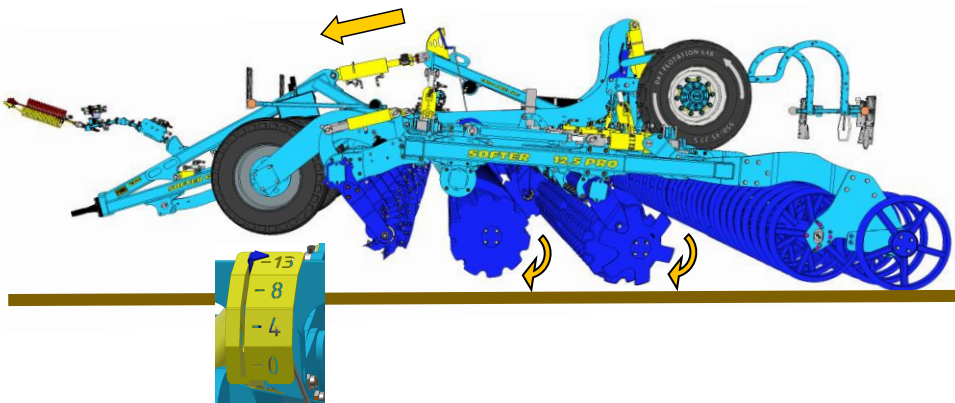

# SF1250 | 1050PRO

1

h [cm / in ]	
0	60 / 24
2	58 / 23
4	55 / 22
6	53 / 21
8	50 / 20
14	TRANSPORT

2

3

 20 s

MAX 180-70

Machine folding procedure – transport position