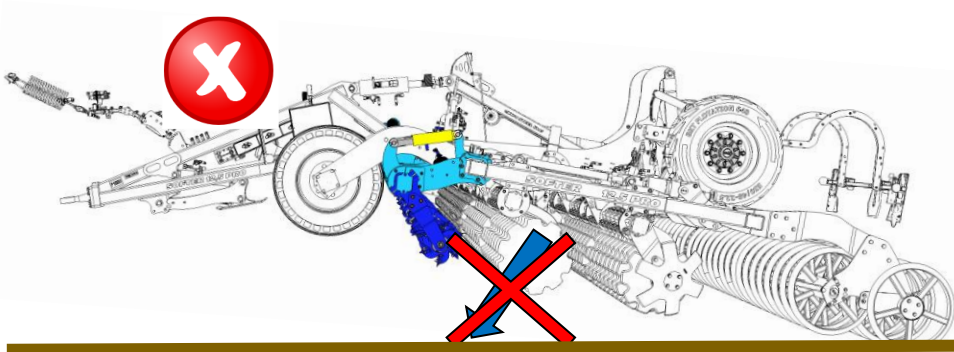

# SF1250 | 1050PRO

1

h [cm / in ]	
0	60 / 24
2	58 / 23
4	55 / 22
6	53 / 21
8	50 / 20
14	TRANSPORT

2

3

 20 s

MAX 180-70

Machine folding procedure – transport position