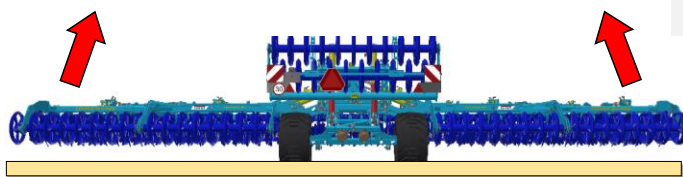

Naformátovaná tabulka

12^c