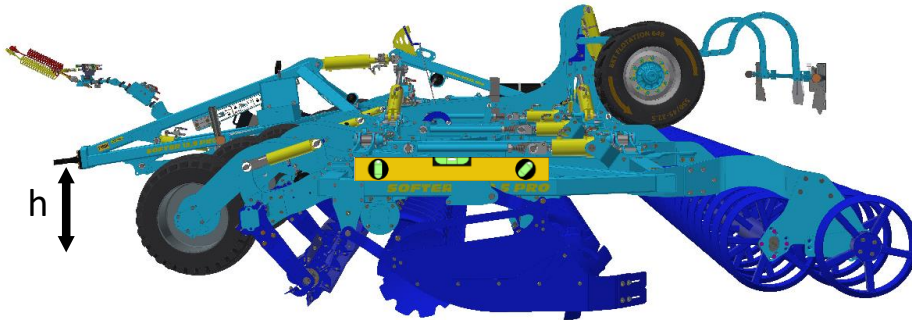

# SF1250 | 1050PRO

1

h [cm / in ]	
0	60 / 24
2	58 / 23
4	55 / 22
6	53 / 21
8	50 / 20
14	TRANSPORT

2

3

 20 s

MAX 180-70

Machine folding procedure – transport position