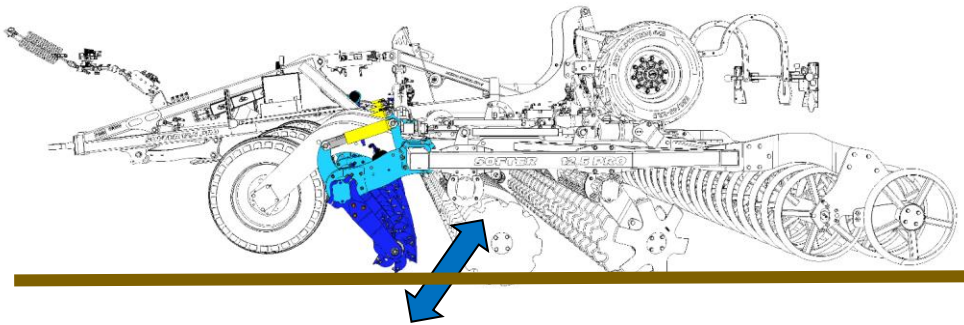

# SF1250 | 1050PRO

1

h [cm / in ]	
0	60 / 24
2	58 / 23
4	55 / 22
6	53 / 21
8	50 / 20
14	TRANSPORT

2

3

 20 s

MAX 180-70

Machine folding procedure – transport position