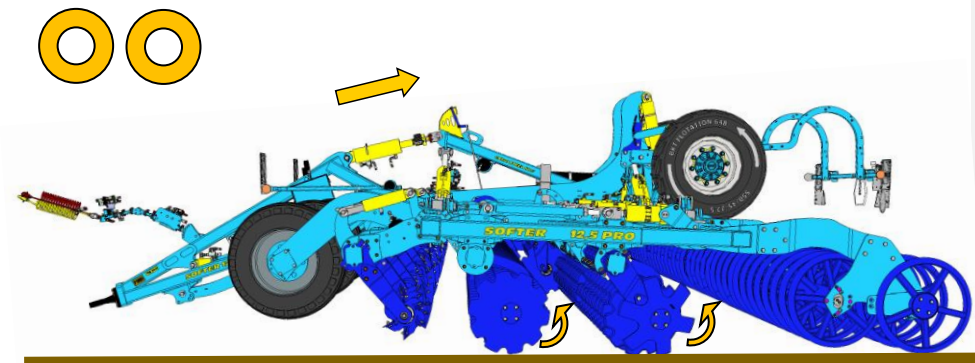

# SF1250 | 1050PRO

1

h [cm / in ]	
0	60 / 24
2	58 / 23
4	55 / 22
6	53 / 21
8	50 / 20
14	TRANSPORT

2

3

 20 s

MAX 180-70

Machine folding procedure – transport position