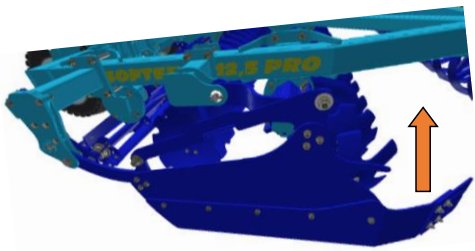

# SF1250 | 1050PRO

1

h [cm / in ]	
0	60 / 24
2	58 / 23
4	55 / 22
6	53 / 21
8	50 / 20
14	TRANSPORT

2

3

 20 s

MAX 180-70

Machine folding procedure – transport position