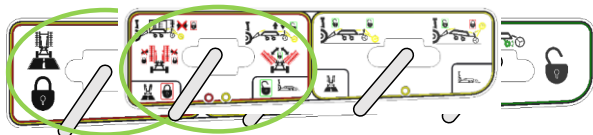

34

Naformátovaná tabulka

12^c