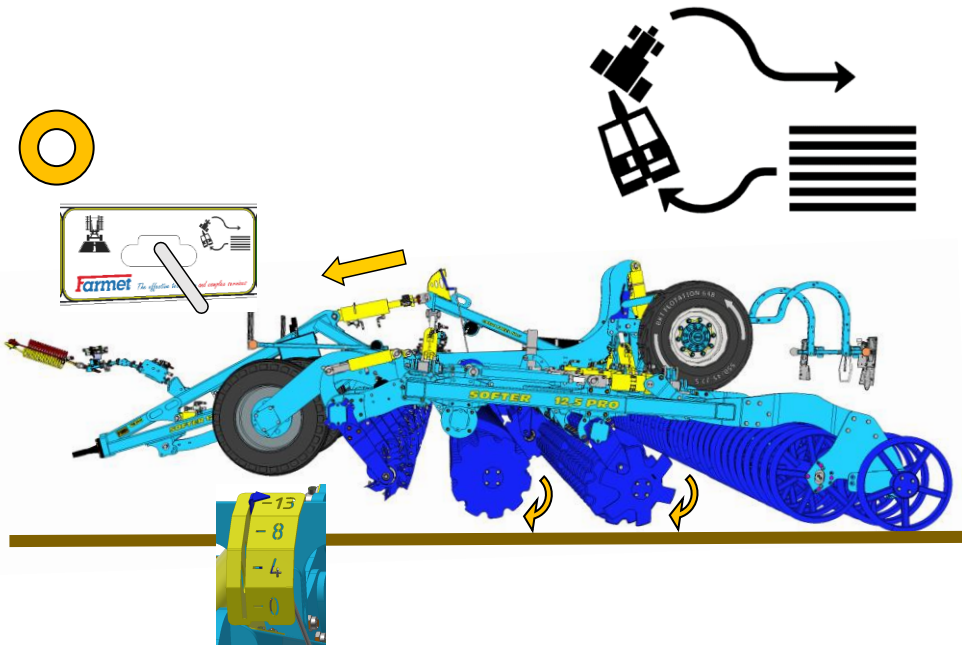

# SF1250 | 1050PRO

1

h [cm / in ]	
0	60 / 24
2	58 / 23
4	55 / 22
6	53 / 21
8	50 / 20
14	TRANSPORT

2

3

 20 s

MAX 180-70

Machine folding procedure – transport position