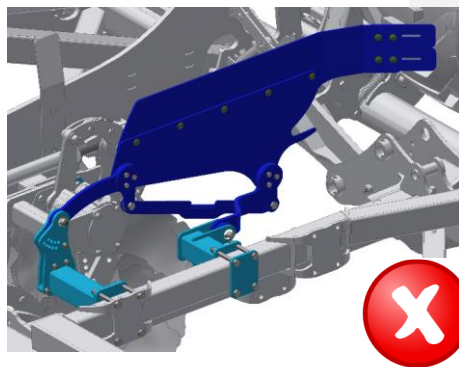

Naformátovaná tabulka

12^c