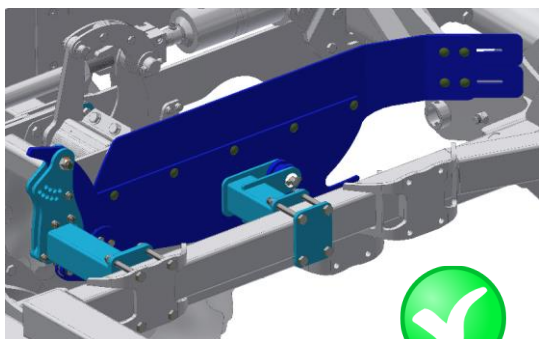

Naformátovaná tabulka

12^c