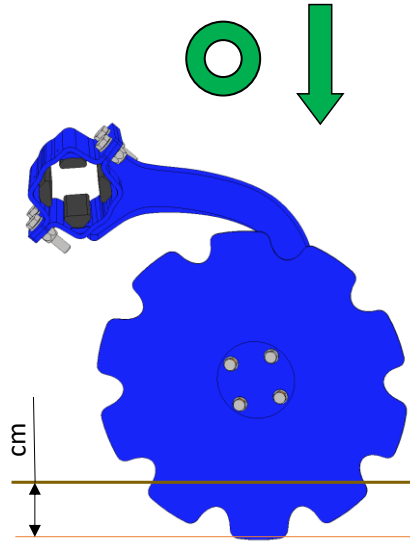

# SF1250 | 1050PRO

1

h [cm / in ]	
0	60 / 24
2	58 / 23
4	55 / 22
6	53 / 21
8	50 / 20
14	TRANSPORT

2

3

 20 s

MAX 180-70

Machine folding procedure – transport position