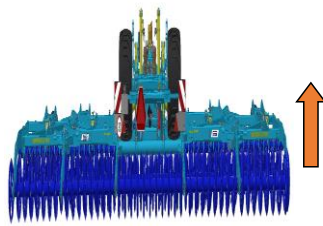

# SF1250 | 1050PRO

1

h [cm / in ]	
0	60 / 24
2	58 / 23
4	55 / 22
6	53 / 21
8	50 / 20
14	TRANSPORT

2

3

 20 s

MAX 180-70

Machine folding procedure – transport position