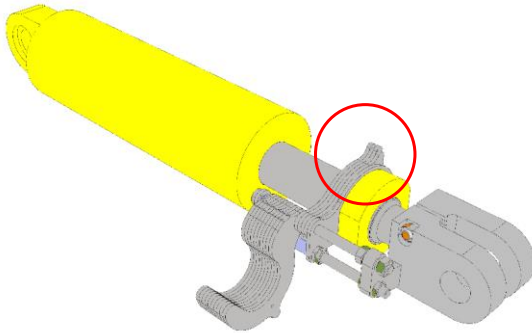

# SF1250 | 1050PRO

1

h [cm / in ]	
0	60 / 24
2	58 / 23
4	55 / 22
6	53 / 21
8	50 / 20
14	TRANSPORT

2

3

 20 s

MAX 180-70

Machine folding procedure – transport position