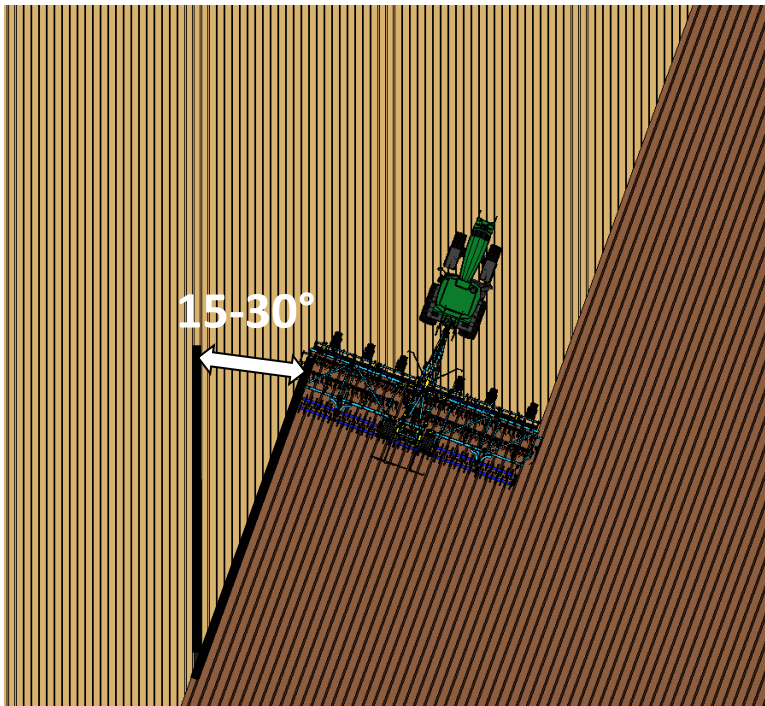

# 2d

# SF1250 | 1050PRO

1

h [cm / in ]	
0	60 / 24
2	58 / 23
4	55 / 22
6	53 / 21
8	50 / 20
14	TRANSPORT

2

3

 20 s

MAX 180-70

Machine folding procedure – transport position